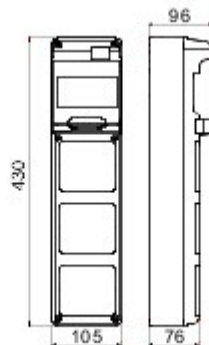

A complete system of IP65 boards for distributing energy in tertiary, commercial sector and building applications, available both empty and pre-wired, in accordance with the international standard EN 61439-3 and EN 61439-4.. The distribution boards allow to house flush-mounting and interlocked socket-outlets up to 63A and versions are available with 5, 10, 14 or 20 DIN modules and additional modules 14 and 20 DIN modules in order to increase modular space inside the boards.. The switches can always be inspected thanks to the wide transparent door with ergonomic handle and "hinged" screws of the front of board facilitate the wiring and maintenance.. Q-DIN are ideally for fixed applications: surface-mounting or pole-mounting , and transportable application: by handle and carrier.. To ensure the best possible performance even in outdoor environments, prolonged exposure to the sun and bad weather, the boards are also UV resistant certified in compliance with EN62208.

Colour	Grey RAL 7035	IP degree	IP65
No. of modules EN 50022	5	Houseable socket	3 IEC 309 16A IP44/67
Installation type	Surface-mounting	Dispersible power A (W)	10
Dispersible power B (W)	37	Accordance with Standards	EN 62208
Glow Wire Test	650 °C	Mechanical resistance	IK08
Operating temperature	-25 +40 °C	Thermo-pressure with ball	70 °C
Insulation class	II	Version	Empty

#### DIMENSIONAL